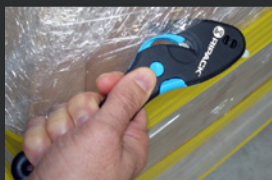

SAFEKNIFE SAFETY CUTTER
A PRECISE CUT WITH FULL SAFETY

With Ripack Supplies®' range of safety cutters, you can be assured that you are working in complete safety, whatever you are cutting. The Safeknife, with its safety spout, should be used for cutting packaging film.

The use refers to all applications where time saving and safety for user and goods are required. Cutting of plastic, paper, foil, cardboard and textiles is possible up to a thickness of 2 mm. It can be useful for industrial, nautical, and any other activity using shrink or stretch film, cardboard, textile or synthetic webbing.

SafeKnife slips safely into your pocket. You'll get no more cuts due to accidents or clumsiness. Access to the blade is lockable for complete safety.

SafeKnife only cuts packaging material, neither cutting nor scratching the product underneath, such as merchandise packaged under shrink film or stretch film. Its ergonomic design facilitates working in any position.

TECHNICAL TABLE

Item code	SafeKnife
Overall length	8,15" / 207 mm
Overall width	2,7" / 68 mm
Net weight	2,36 oz / 67 g
Easy blade change	10 sec

EQUIPMENT SOLD SEPARATELY